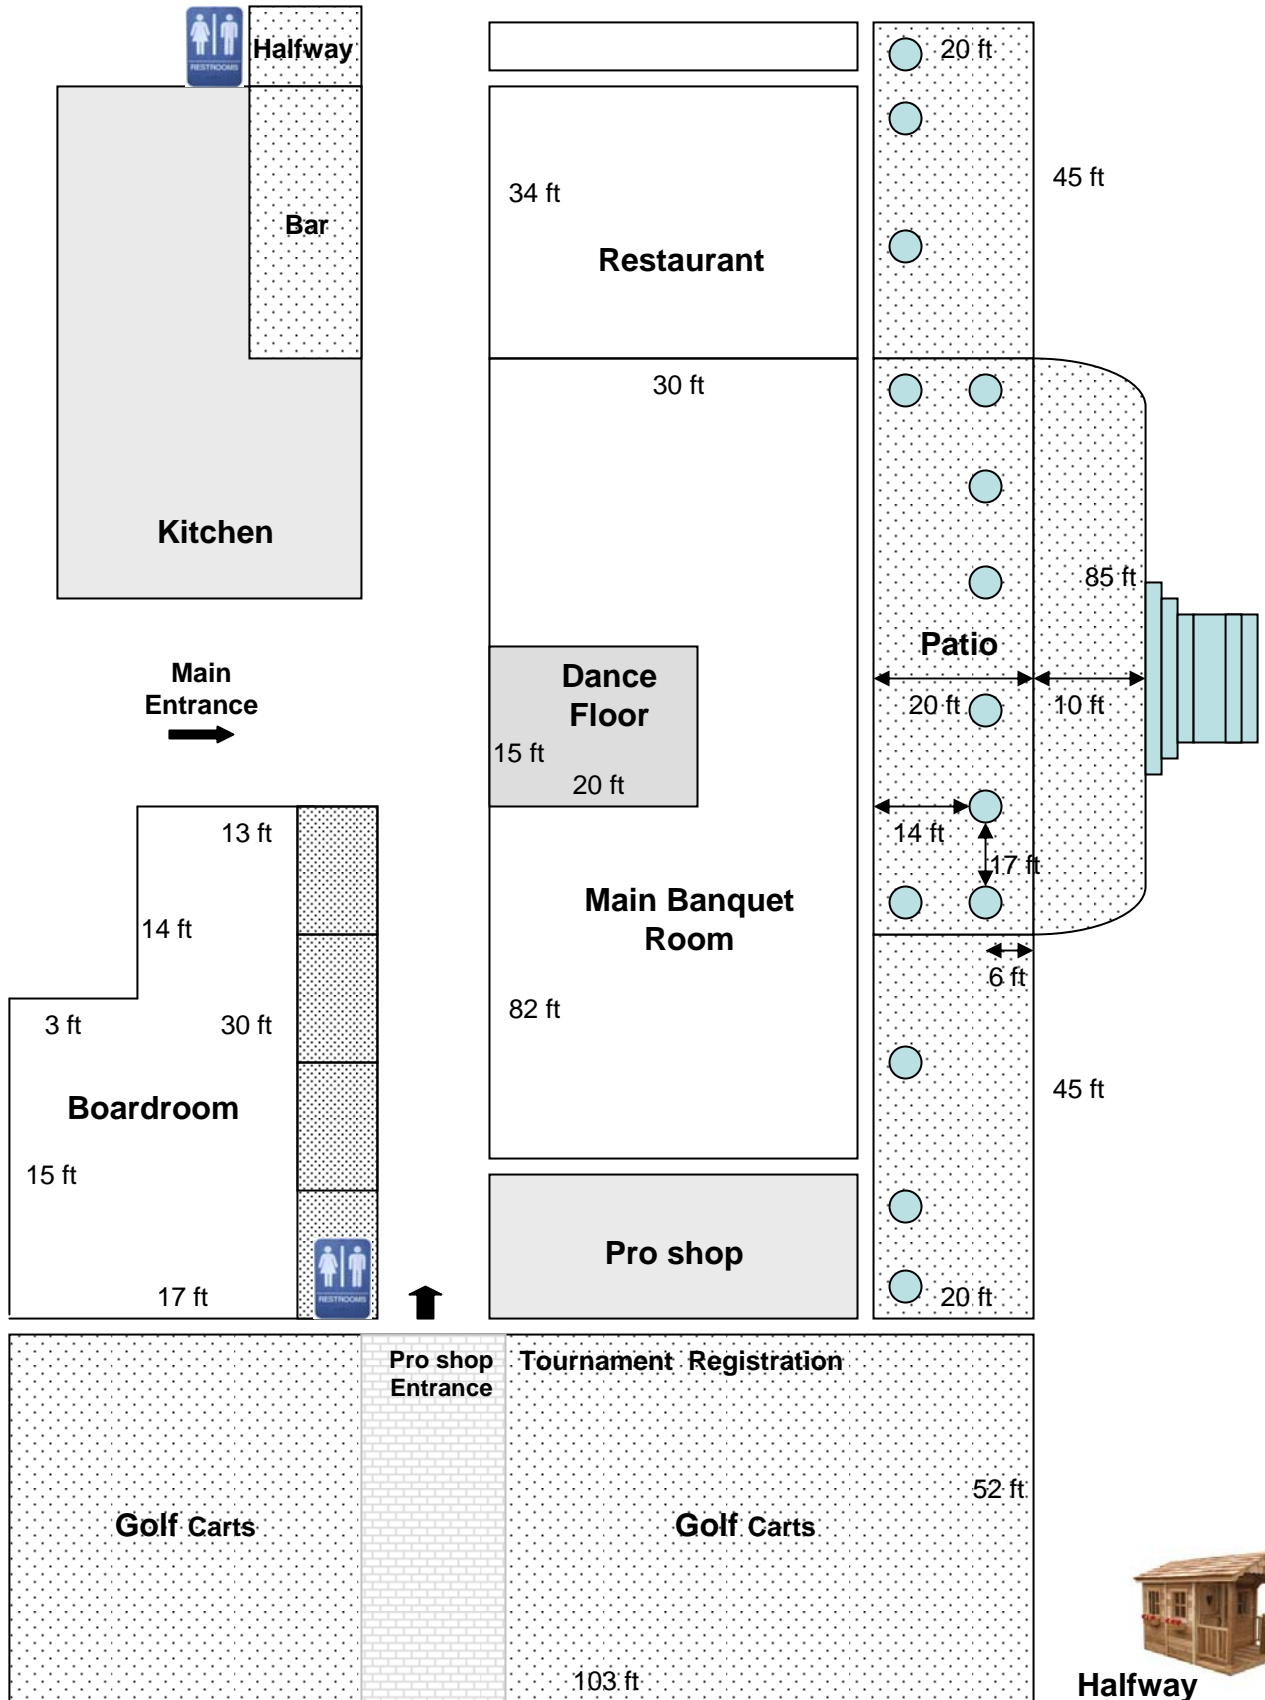

Royal Ontario Clubhouse Floor Plan

Halfway